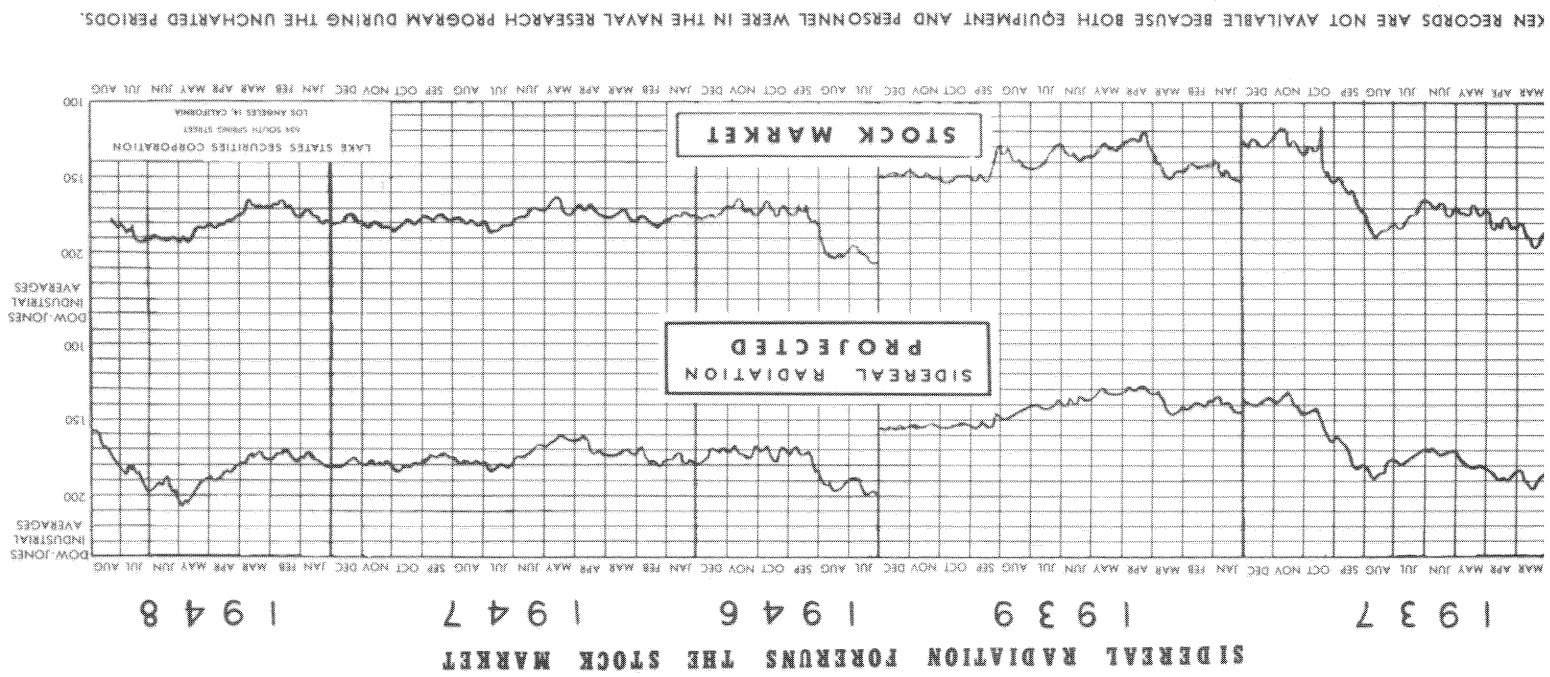

# SIDEREAL RADIATION

GRAY BARKER AND  
COLLECTION  
CLARKSBURG HARRISON PUBLIC LIBRARY  
100 S. MAIN ST. CLARKSBURG, W. VA. 26301  
**THE STOCK MARKET**

LAKE STATES SECURITIES CORPORATION